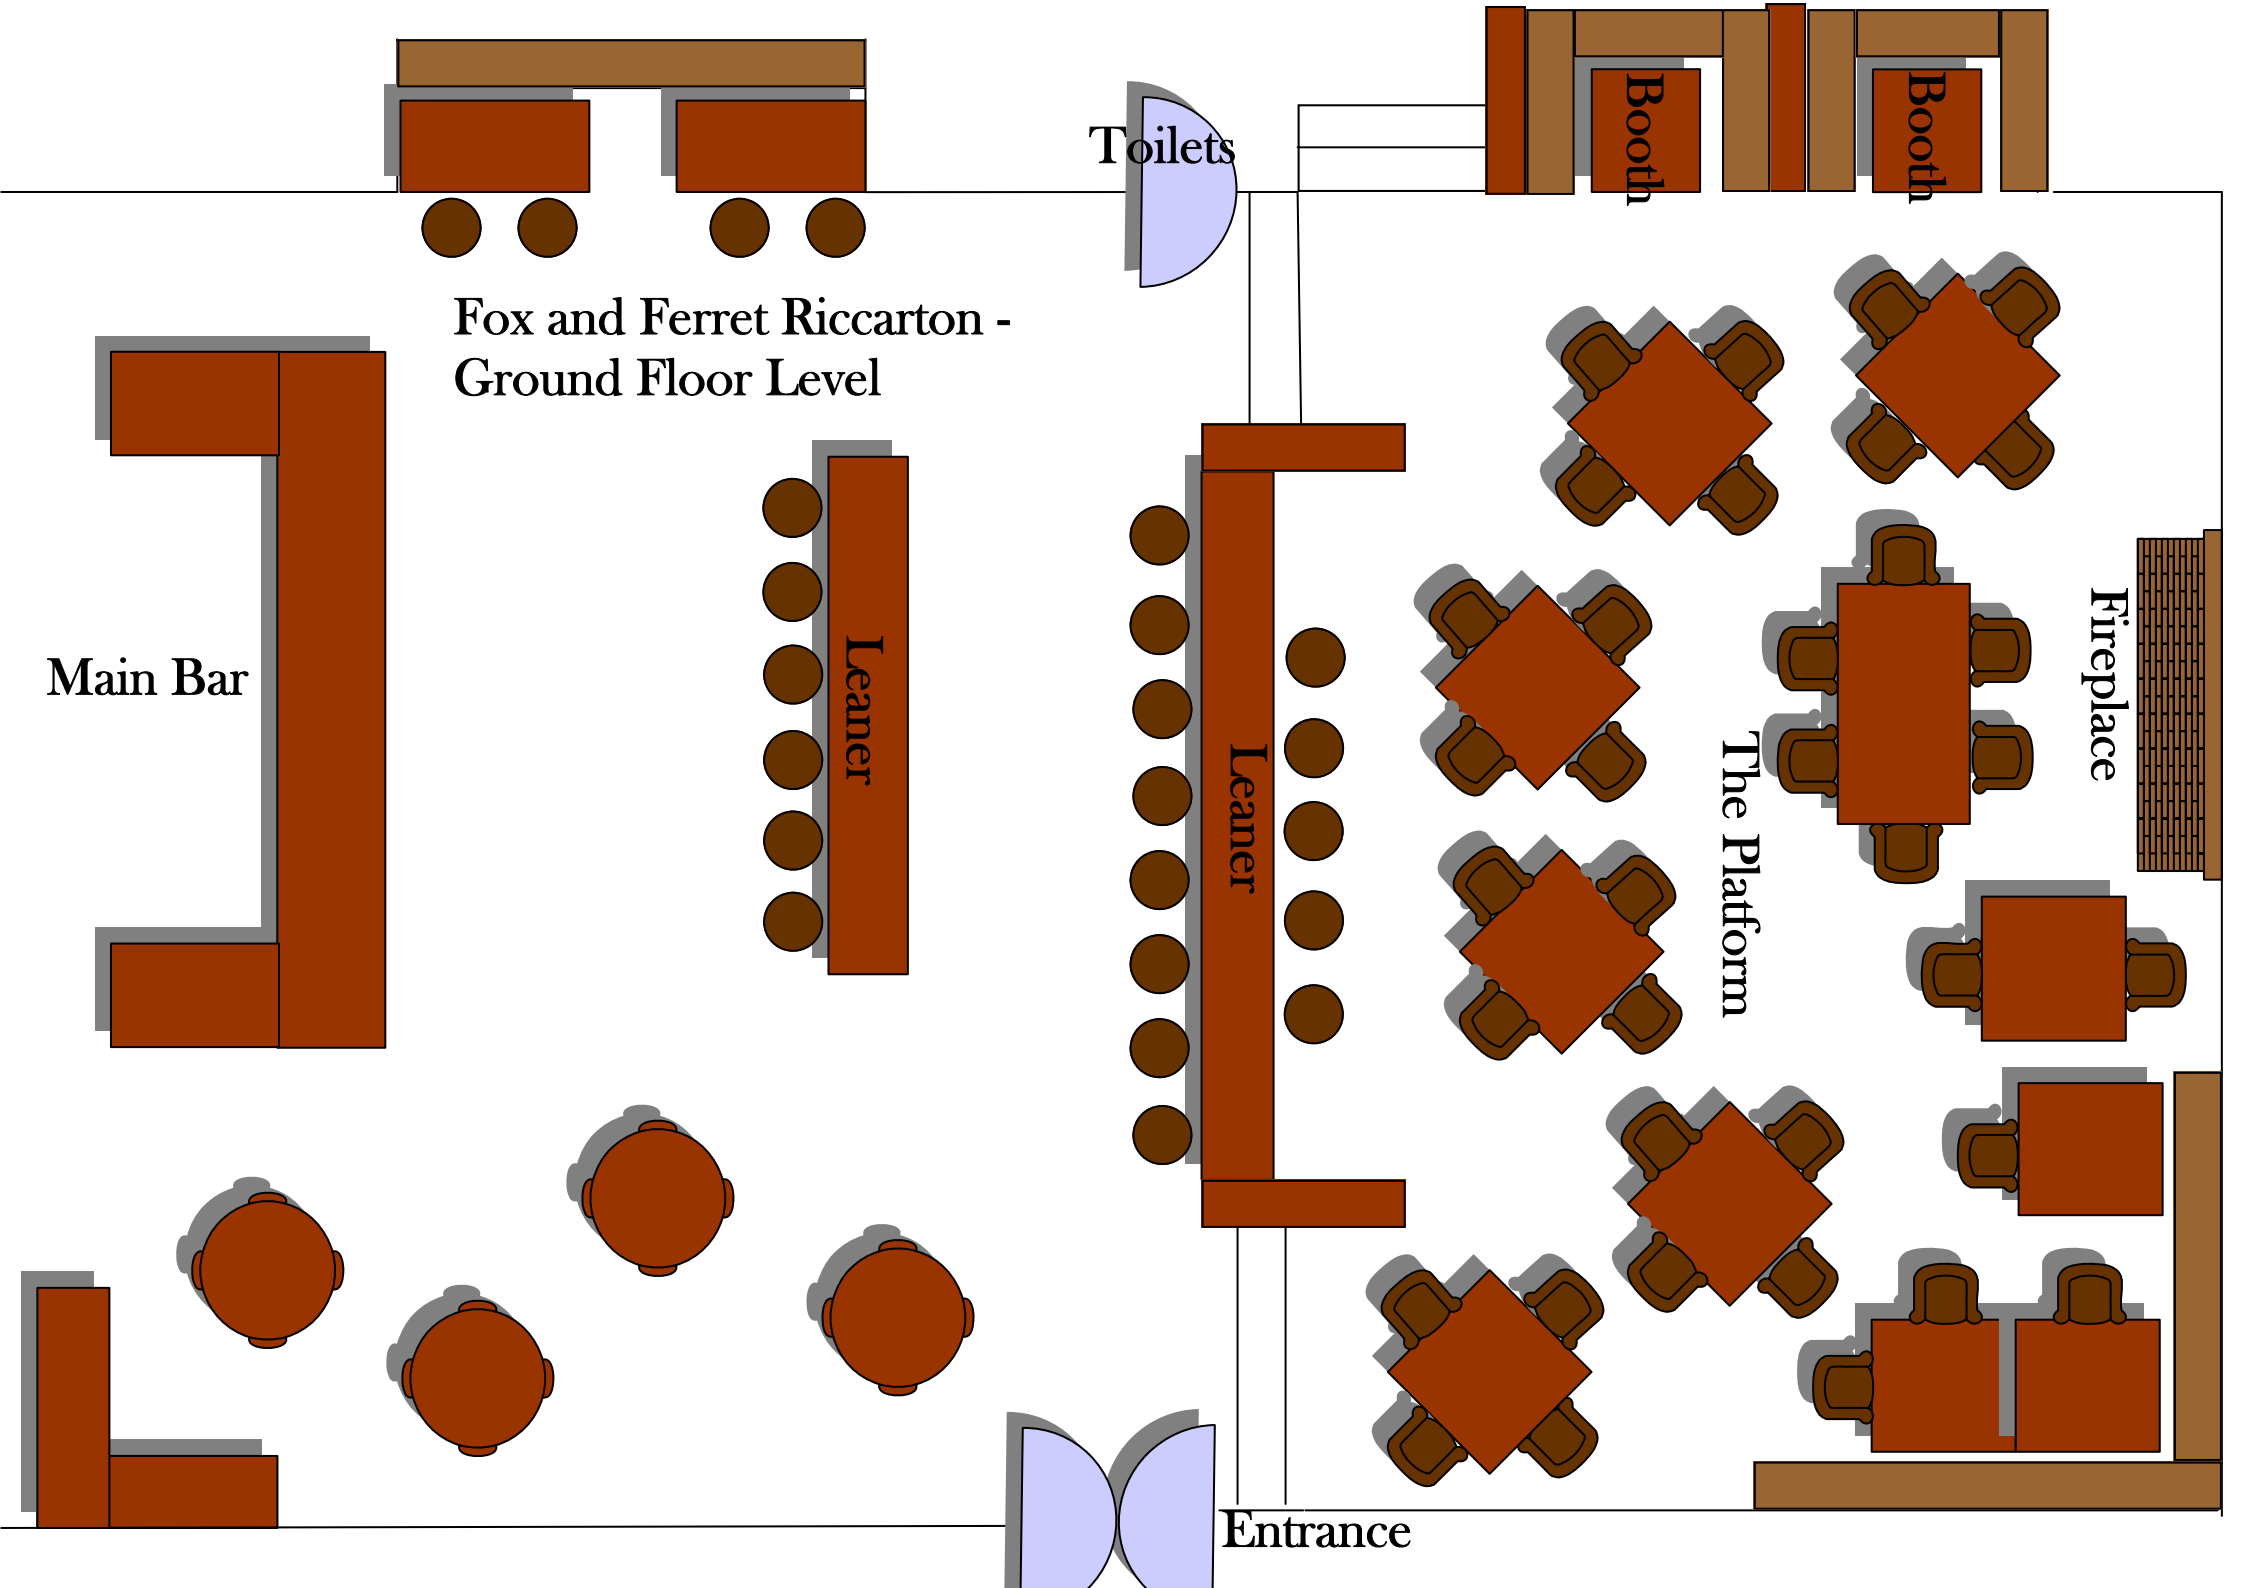

The Platform

This area is located on the ground floor of the Fox and Ferret. With a roaring fireplace and seating for 60 people or drinks and nibbles for 100 people, this area is great if you want an area to call your own but still be amongst the action at Fox and Ferret.

Mezzanine Floor

Great for private functions the Mezzanine floor upstairs has its own bar with two pool tables, which have specially designed tops that can be covered. Accommodating 30 people for dinner or 100 people drinks and nibbles, this area can also be made into two smaller rooms if required. A microphone is also available during functions, and an LCD screen can be used to display photos during your function.

Fox and Ferret Riccarton -
Ground Floor Level

Main Bar

Leaner

Leaner

The Platform

Fireplace

Booth

Booth

Toilets

Entrance

Fox and Ferret Riccarton -
Mezzanine Level (Upstairs)