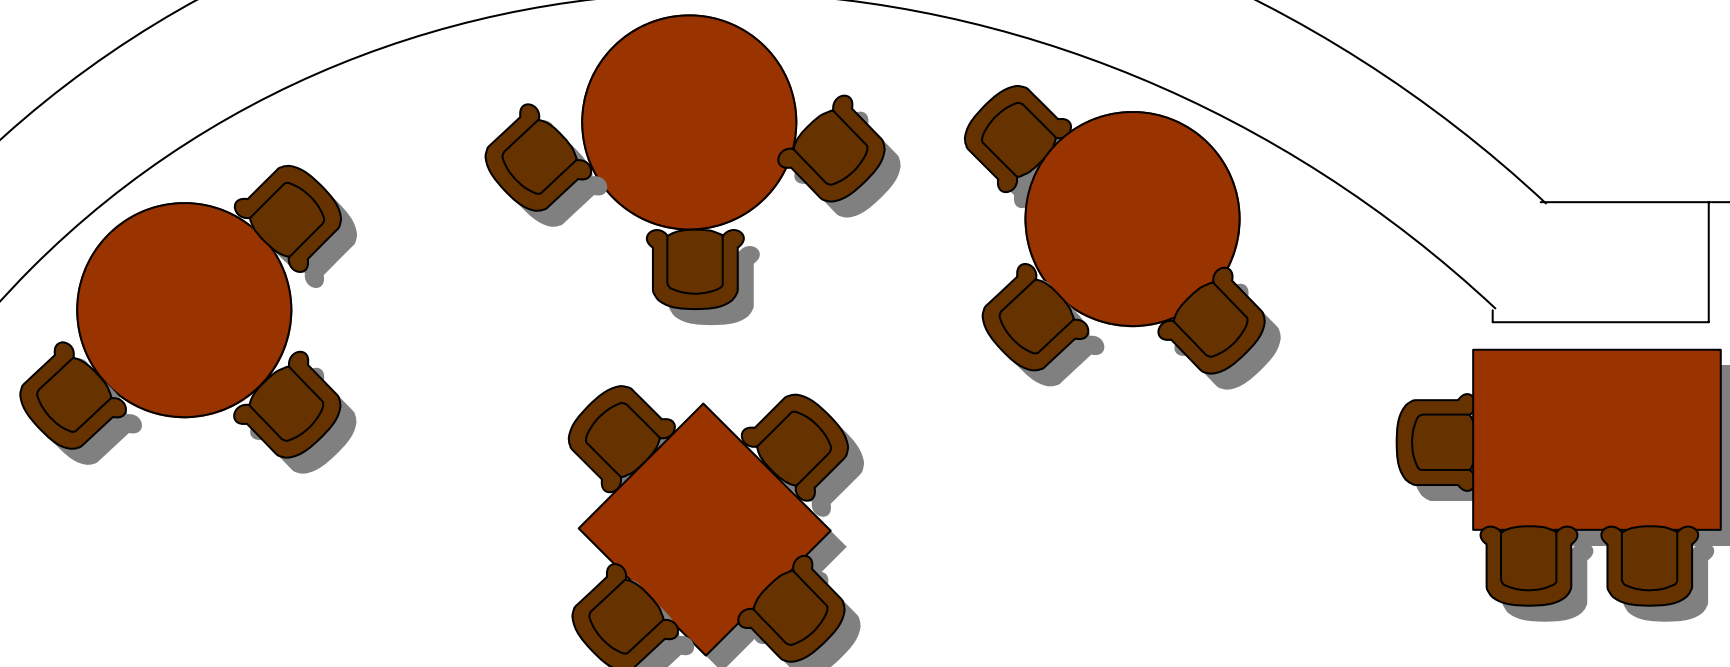

Seating

Fox & Ferret The Palms -
Turret Room

Fireplace

Doors to outside
area

Doors to outside
area