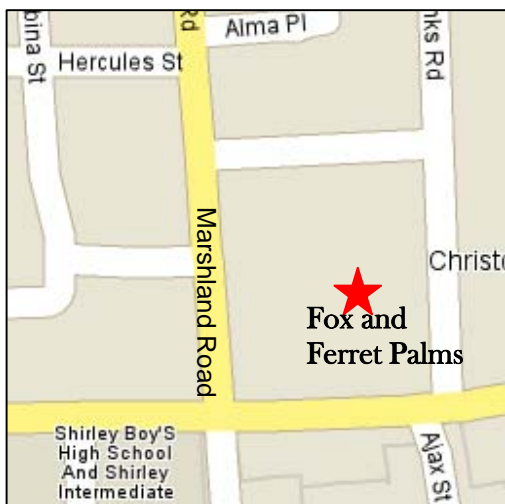

With our friendly staff at your needs, your whole Fox and Ferret experience will have you relax and enjoy our gastropub environment.

Address Details:

Palms Shopping Centre
Cnr Marshland & New Brighton Roads
Shirley
Christchurch