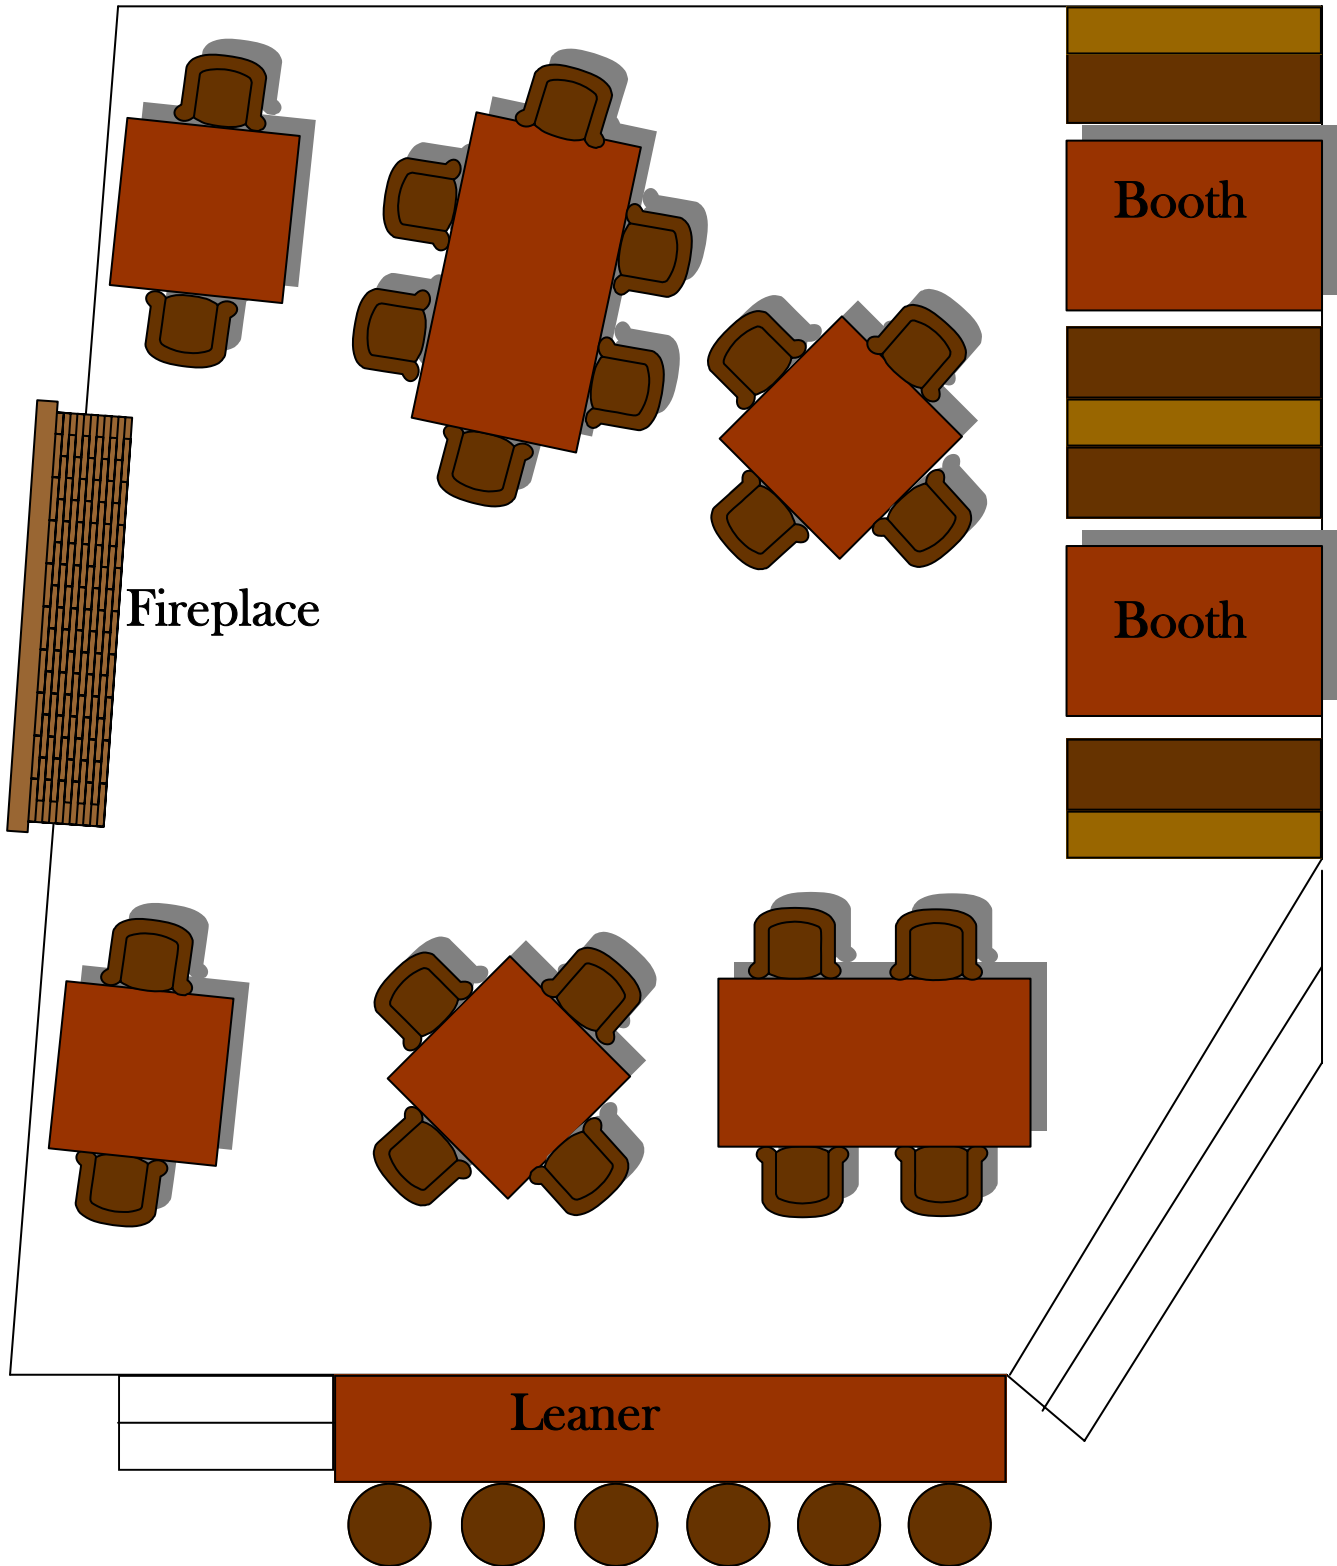

The Platform

This area is located on the ground floor of the Fox and Ferret and is slightly raised. With a fireplace, booths and seating for up to 25 people for dining or drinks and nibbles, this area is great if you want an area to call your own but still be amongst the action at Fox and Ferret.

Mezzanine Floor

Upstairs you will find the Mezzanine floor, with booth like surrounds and tables. This area is great for functions of 30 people or less for dinner or drinks and nibbles.

We are happy to discuss your individual needs and to customize facilities and services to suit. . In exceptional circumstances we might reserve the entire venue or certain areas for a special occasion.

Seating

Fox & Ferret The Palms -
Turret Room

Fireplace

Doors to outside
area

Doors to outside
area

Fox and Ferret The Palms - The Platform

Fox and Ferret The Palms -
Mezzanine Floor (Upstairs)